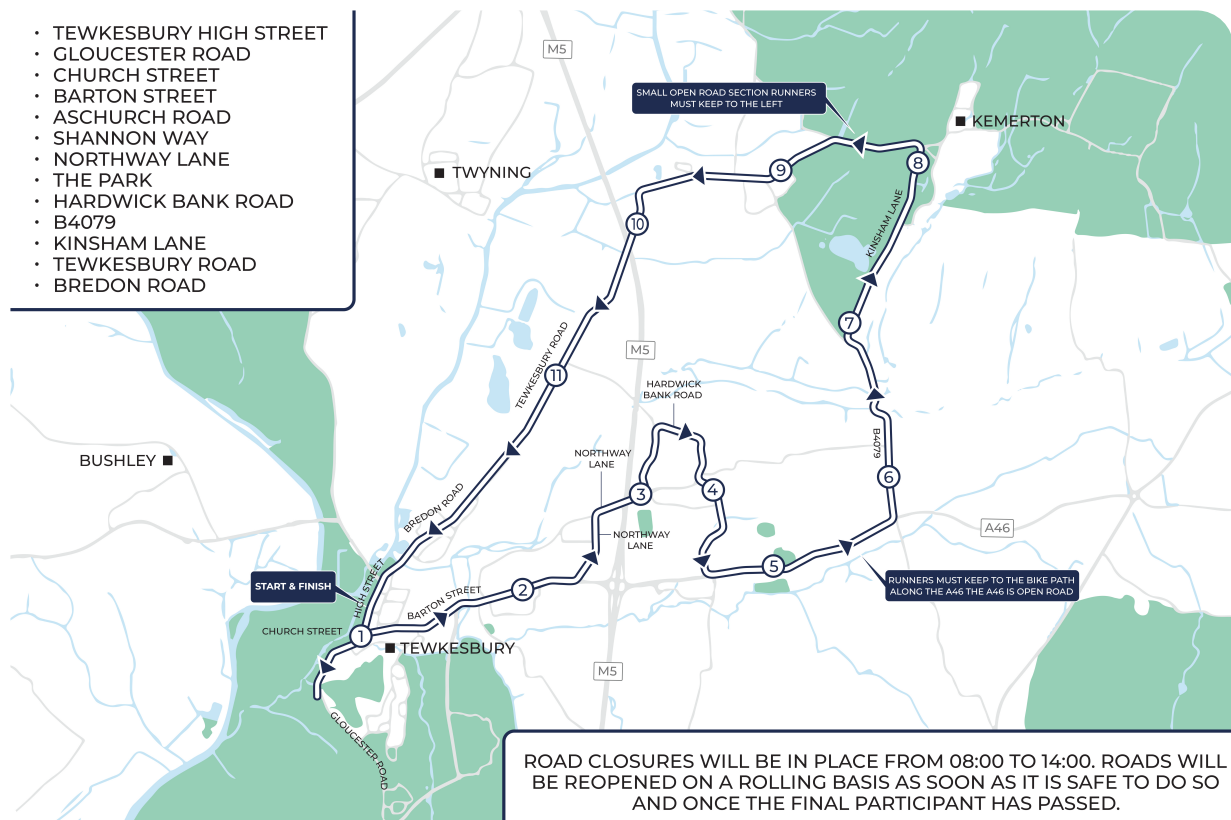

Tewkesbury Half Marathon

Diversions

Full diversion signage will be in place throughout Tewkesbury Town Centre and on all surrounding approach roads. Please ensure you follow the signage provided.

The Half Marathon and 10K are major events with over 1,500 participants taking part. If you have any journeys planned, please allow additional time to travel.

Thank You

As organisers, we appreciate that the road closures may cause some inconvenience, for which we apologise. We thank you for your support of this event, which will be enjoyed by many residents and visitors and will help raise much-needed funds for a range of charities.

**WITH KIND REGARDS,
THE TEWKESBURY HALF MARATHON ORGANISING TEAM**

- TEWKESBURY HIGH STREET
- GLOUCESTER ROAD
- CHURCH STREET
- BARTON STREET
- ASCHURCH ROAD
- SHANNON WAY
- NORTHWAY LANE
- THE PARK
- HARDWICK BANK ROAD
- B4079
- KINSHAM LANE
- TEWKESBURY ROAD
- BREDON ROAD

ROAD CLOSURES WILL BE IN PLACE FROM 08:00 TO 14:00. ROADS WILL BE REOPENED ON A ROLLING BASIS AS SOON AS IT IS SAFE TO DO SO AND ONCE THE FINAL PARTICIPANT HAS PASSED.